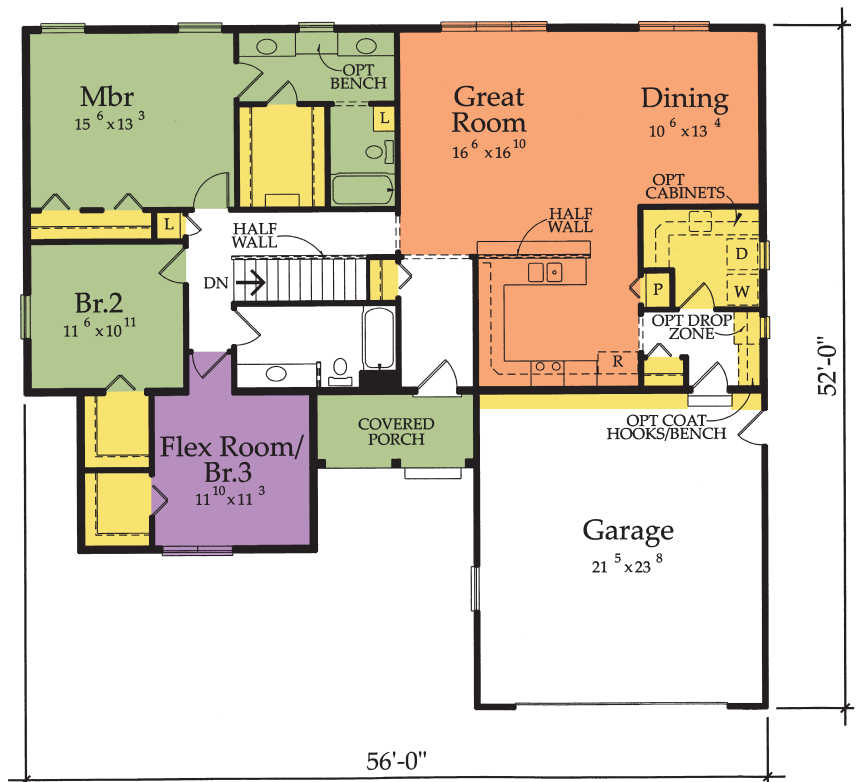

# The Dutton

Model # D227 cm

Total 1,784 Sq. Ft.

Empty-nesters looking to downsize may find this the perfect home for their lifestyle. Not only does this one-story ranch keep cleaning simple, but it also has two extra rooms for guests. Use the flex room as a study or craft room until visitors come. Install a Murphy bed for visiting grandchildren. They'll be delighted by the novelty of this convenient feature!

With guests comes more laundry. Optional cabinets can be installed in the laundry so staying organized is simple. Two linen closets, two coat closets, and three walk-in closets also keep clutter down. So while they visit, you can socialize - not just organize.