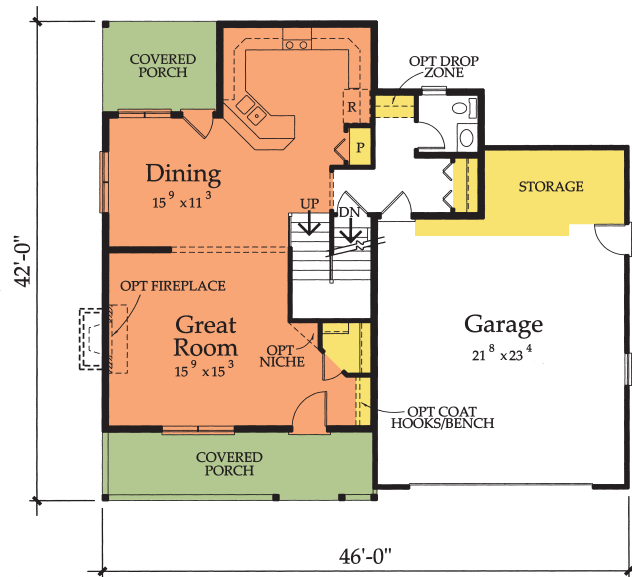

Craftsman*

Country French*

Traditional*

The Dexter

Model # D670 c

Main – 886 Sq. Ft. / Second – 1,017 Sq. Ft. = Total 1,903 Sq. Ft.

A great home for socializing, indoors or out! Imagine family and friends standing around the angled snack bar that opens to the dining and living spaces and two covered porches. What a delight!

This home enjoys ample storage with lots of closets throughout the home, a big laundry and extra space in the garage. A place for everything and everything in its place – organization made easy!

How this home lives