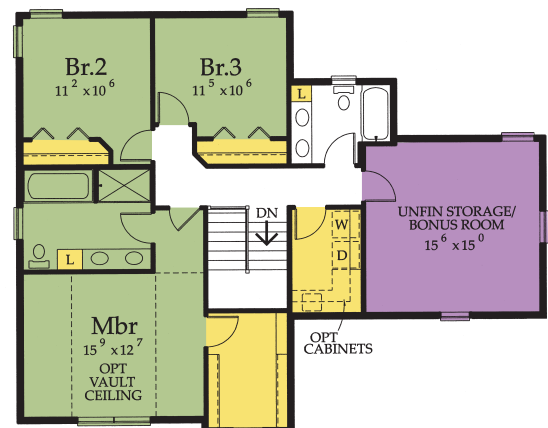

Craftsman*

Country French*

Traditional*

The Dexter

Model # D670 c

Main – 886 Sq. Ft. / Second – 1,017 Sq. Ft. = Total 1,903 Sq. Ft.

A great home for socializing, indoors or out! Imagine family and friends standing around the angled snack bar that opens to the dining and living spaces and two covered porches. What a delight!

This home enjoys ample storage with lots of closets throughout the home, a big laundry and extra space in the garage. A place for everything and everything in its place – organization made easy!

How this home lives