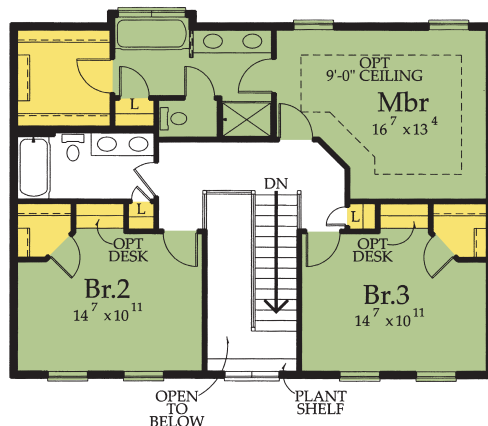

Country French*

Traditional*

Craftsman*

The Blanchard

Model # D720 c

Main – 1,064 Sq. Ft. / Second – 1,006 Sq. Ft. = Total 2,070 Sq. Ft.

Ample bedrooms with walk-in closets in each make this a home to relax in. With three linen closets to keep everything organized and handy, your bubble bath and big fluffy towels are ready for a relaxing soak in the tub after a long day. Downstairs you can turn the flex room into a home theater and watch your favorite movies in big comfy chairs. It's only a few steps to the kitchen for munchies to enjoy during the movie!

The entire downstairs is designed for easy socializing, whether your groups are large or small, formal or informal.

How this home lives

*Elevations may include optional features.