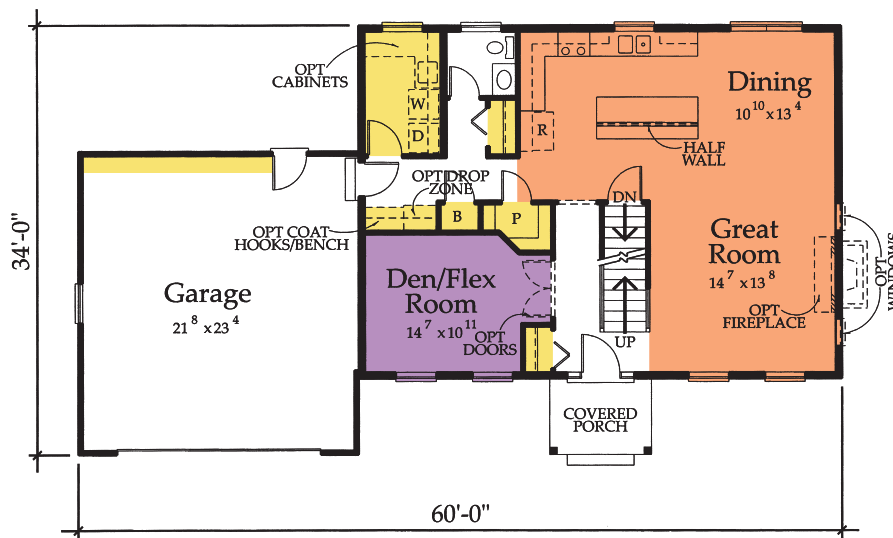

Country French*

Traditional*

Craftsman*

The Blanchard

Model # D720 c

Main – 1,064 Sq. Ft. / Second – 1,006 Sq. Ft. = Total 2,070 Sq. Ft.

Ample bedrooms with walk-in closets in each make this a home to relax in. With three linen closets to keep everything organized and handy, your bubble bath and big fluffy towels are ready for a relaxing soak in the tub after a long day. Downstairs you can turn the flex room into a home theater and watch your favorite movies in big comfy chairs. It's only a few steps to the kitchen for munchies to enjoy during the movie!

The entire downstairs is designed for easy socializing, whether your groups are large or small, formal or informal.

How this home lives

*Elevations may include optional features.