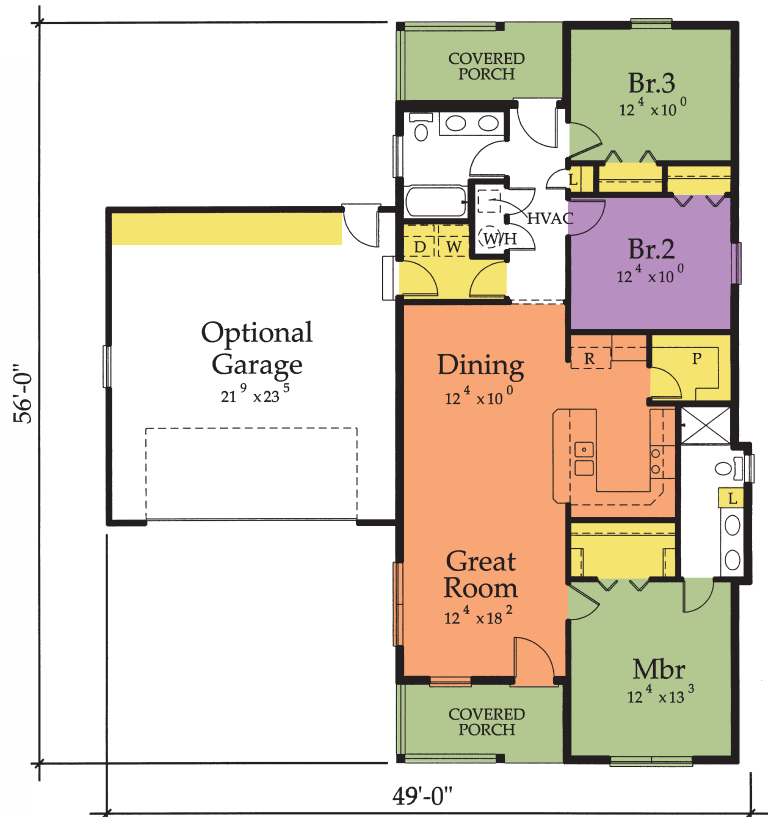

*Your Home ~ Your Way*

This home can be built with garage, without a garage or on piers.

*The Coconut Cove*

Model # C246M

Total 1,314 Sq. Ft.

Who says a narrow home can't be interesting? The great room, dining and kitchen make a wonderful space for entertaining. With a large walk-in pantry, you can keep clutter off of the kitchen counter – great for entertaining.

This house also lends itself to a guest suite. Bedroom #3 and the secondary bath invite your parents to stay with you over the Thanksgiving holiday.

Two covered porches are charming places to sit and visit or watch the sunset.