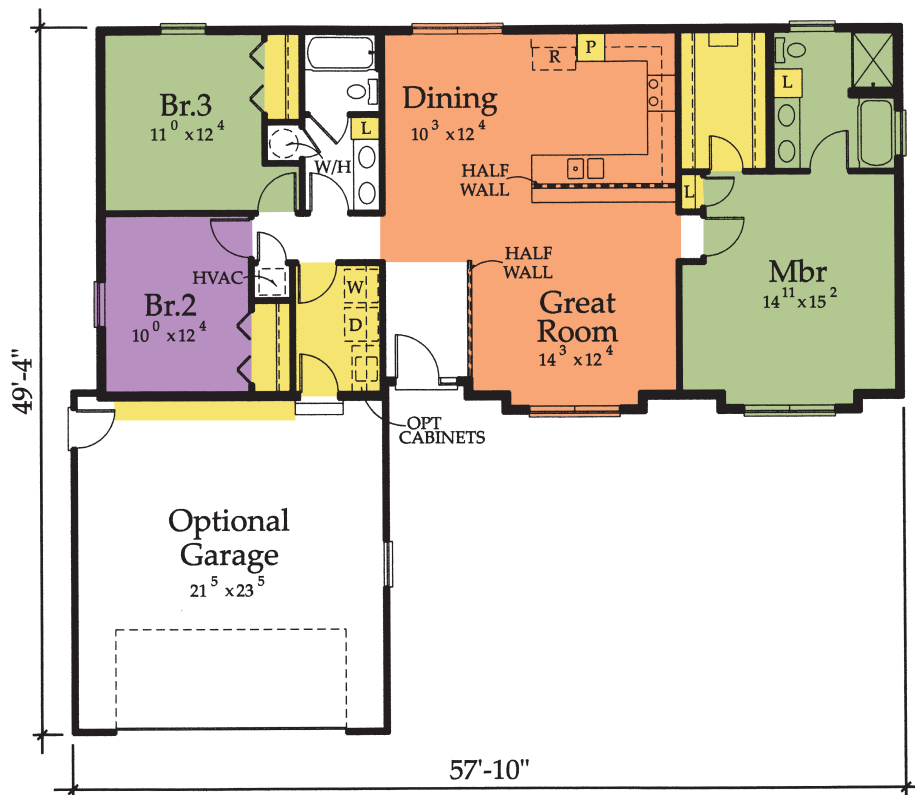

Your Home ~ Your Way

This home can be built with garage, without a garage or on piers.

Total 1,471 Sq. Ft.

The Cave Springs

Model # C299M

This charming home has a great view to the back yard, ocean or canal from the front door. The openness of the dining, kitchen and great room is wonderful for entertaining.

Overnight guests will have their own bedroom wing, which will be separated from the master suite by the socializing area. It's private and quiet.

The compartmentalized, secondary bath makes it a breeze for two people to get ready to start their day.