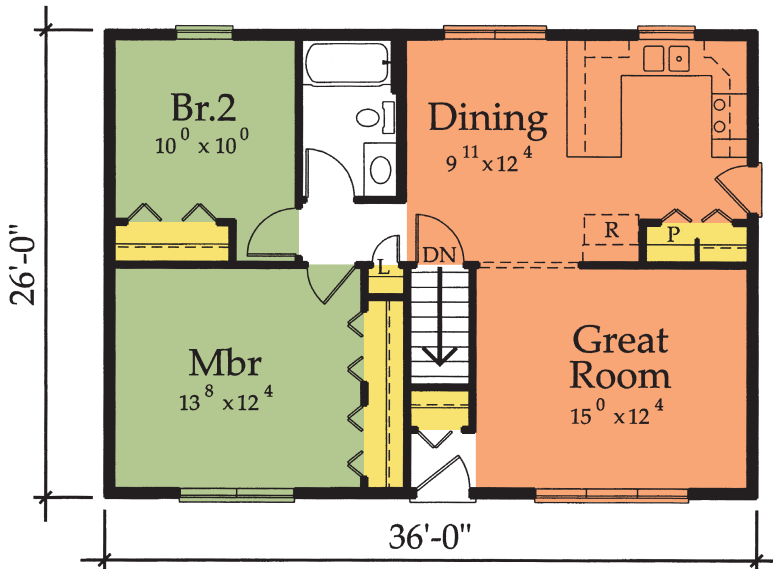

Craftsman\*

Traditional\*

Total 936 Sq. Ft.

*The Haywood*  
Model #N127cm

Imagine your daughter or granddaughter's first birthday being celebrated in this home. Guests can mill around the snack bar, dining and great rooms.

When she's had too much birthday she can sleep undisturbed in bedroom #2.

*How this home lives*

\*Elevations may include optional features.  
\*Craftsman elevation includes garage.