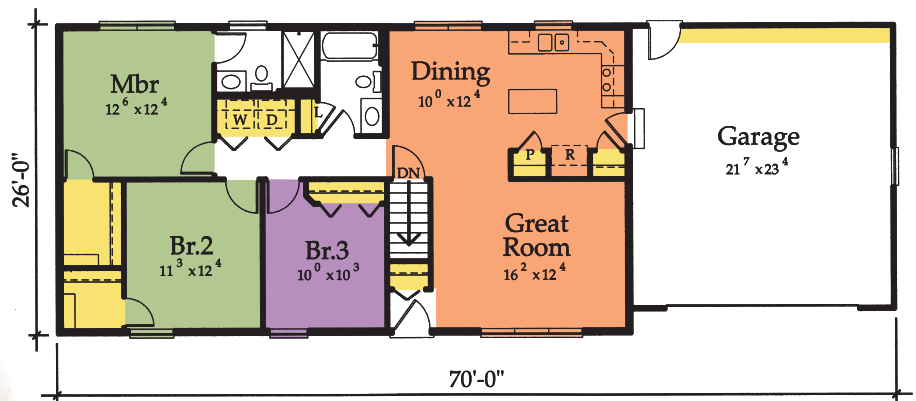

Traditional*

Craftsman*

The Jackson

Model # N219cm

Total 1,248 Sq. Ft.

Who would guess there is a room full of people waiting to surprise you for your birthday? The island makes a great place to serve cake and ice cream.

This home should make a closet lover smile. Two walk-in closets and an ample walk-up keep clutter out of bedrooms.

If bedroom #3 becomes an office, a doorway could be added from the entry. The closet is a great place for the fax or printer!