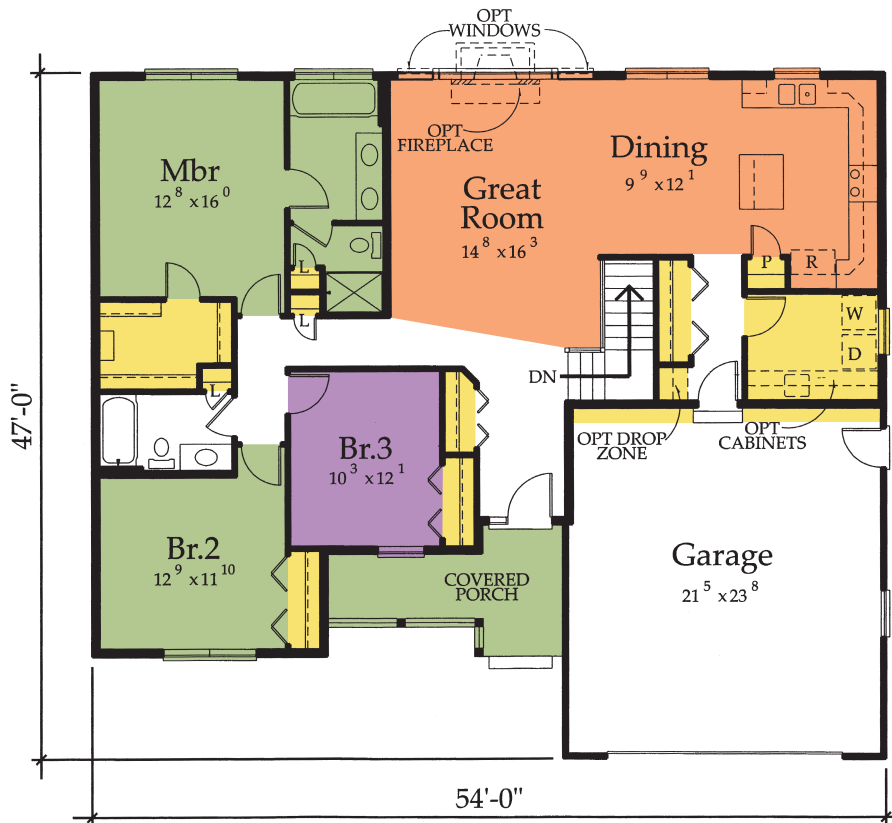

Craftsman*

Traditional*

Total 1,686 Sq. Ft.

The Barton

Model # N365c

Look at the great flow from the great room, through the dining area, right on in to the kitchen. Perfect for socializing!

Three linen closets and a jumbo-sized master bedroom closet help keep your life organized and stress-free.

And an ambling front porch, tucked between the garage and bedroom 2, is a perfect place to sit and listen to the rain.

How this home lives

*Elevations may include optional features.