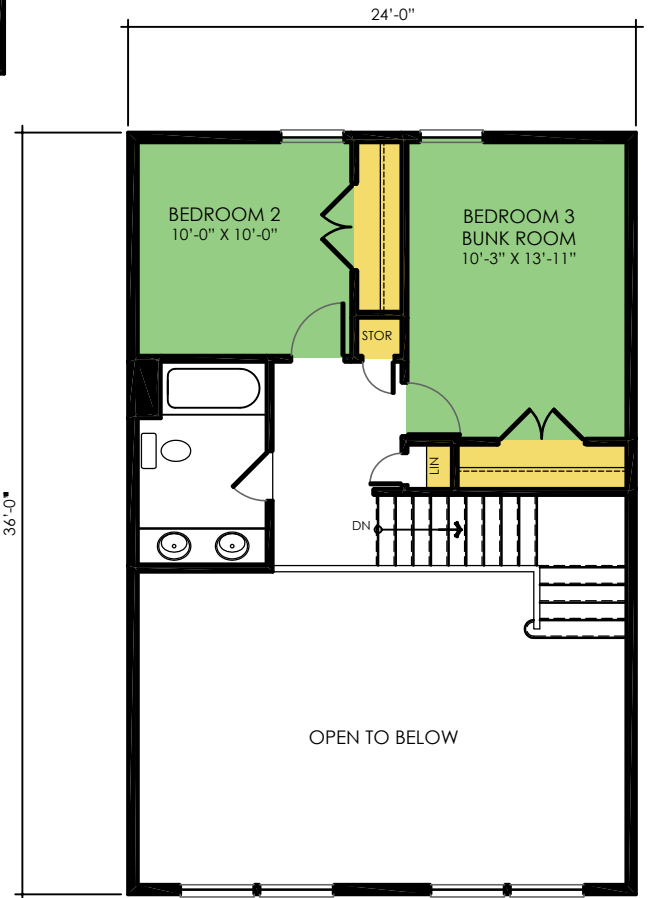

Main:
864 Sq. Ft.

Total:
1318 Sq. Ft.

gather

rest

organize

flex

By viewing, saving, printing or otherwise copying this plan/drawing, you acknowledge and recognize Wausau Homes, Inc.'s exclusive copyright herein and agree not to distribute, reproduce, modify, or otherwise use this plan/drawing for any commercial purpose (such as to construct a home or develop a similar plan yourself or through a builder not partnered with Wausau Home), or allow another person to do so, without the express written permission of Wausau Homes, Inc.

Main:
864 Sq. Ft.

Total:
1318 Sq. Ft.

gather

rest

organize

flex

Rustic Cedar

Shingle