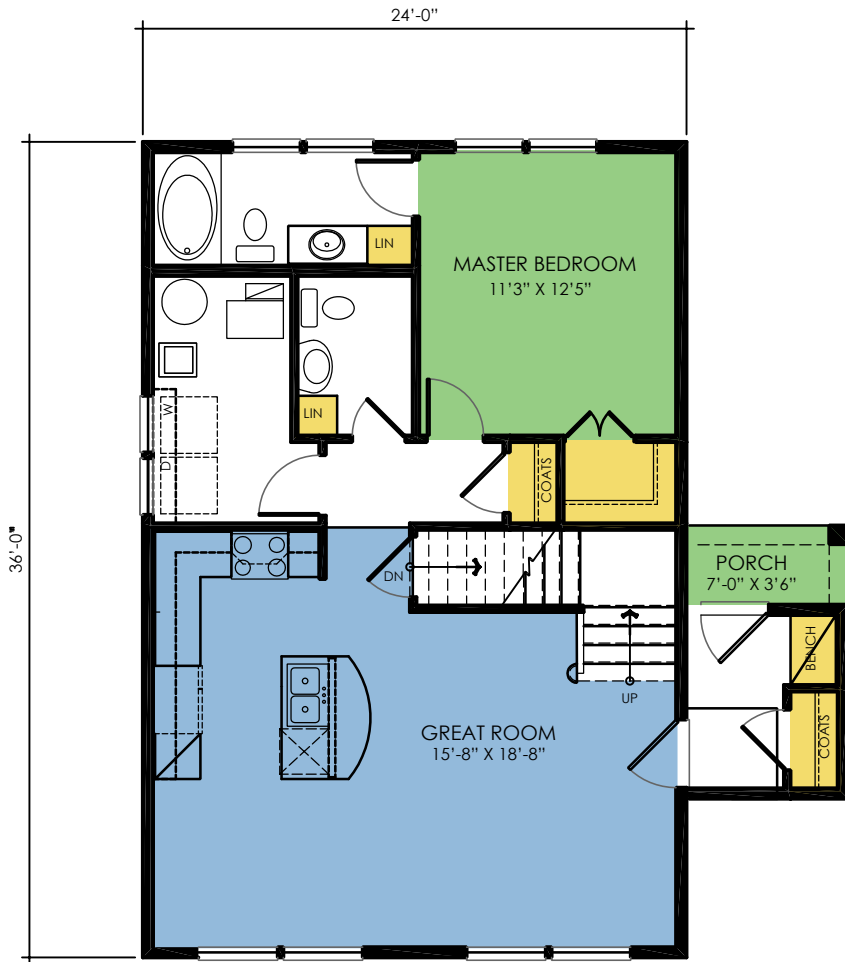

Main:
864 Sq. Ft.

Total:
1318 Sq. Ft.

gather

rest

organize

flex

By viewing, saving, printing or otherwise copying this plan/drawing, you acknowledge and recognize Wausau Homes, Inc.'s exclusive copyright herein and agree not to distribute, reproduce, modify, or otherwise use this plan/drawing for any commercial purpose (such as to construct a home or develop a similar plan yourself or through a builder not partnered with Wausau Home), or allow another person to do so, without the express written permission of Wausau Homes, Inc.

Main:
864 Sq. Ft.

Total:
1318 Sq. Ft.

gather

rest

organize

flex

Rustic Cedar

Shingle