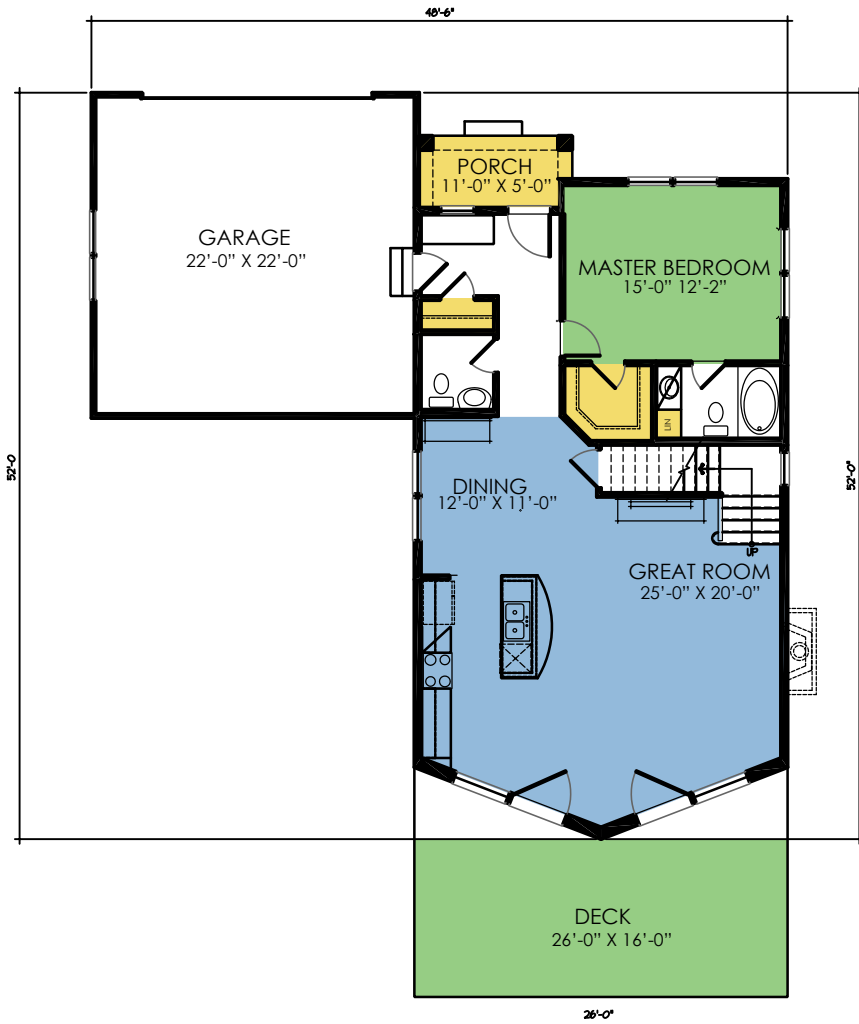

<p><b>Main:</b> 1092 Sq. Ft.</p> <p><b>Total:</b> 1714 Sq. Ft.</p>	gather	rest	organize	flex
--	--------	------	----------	------

By viewing, saving, printing or otherwise copying this plan/drawing, you acknowledge and recognize Wausau Homes, Inc.'s exclusive copyright herein and agree not to distribute, reproduce, modify, or otherwise use this plan/drawing for any commercial purpose (such as to construct a home or develop a similar plan yourself or through a builder not partnered with Wausau Home), or allow another person to do so, without the express written permission of Wausau Homes, Inc.

<p><b>Main:</b> 1092 Sq. Ft.</p> <p><b>Total:</b> 1714 Sq. Ft.</p>	gather	rest	organize	flex
--	--------	------	----------	------

Rustic Cedar

Shingle

Lake Cottage

Rustic Cedar

Shingle

Lake Cottage