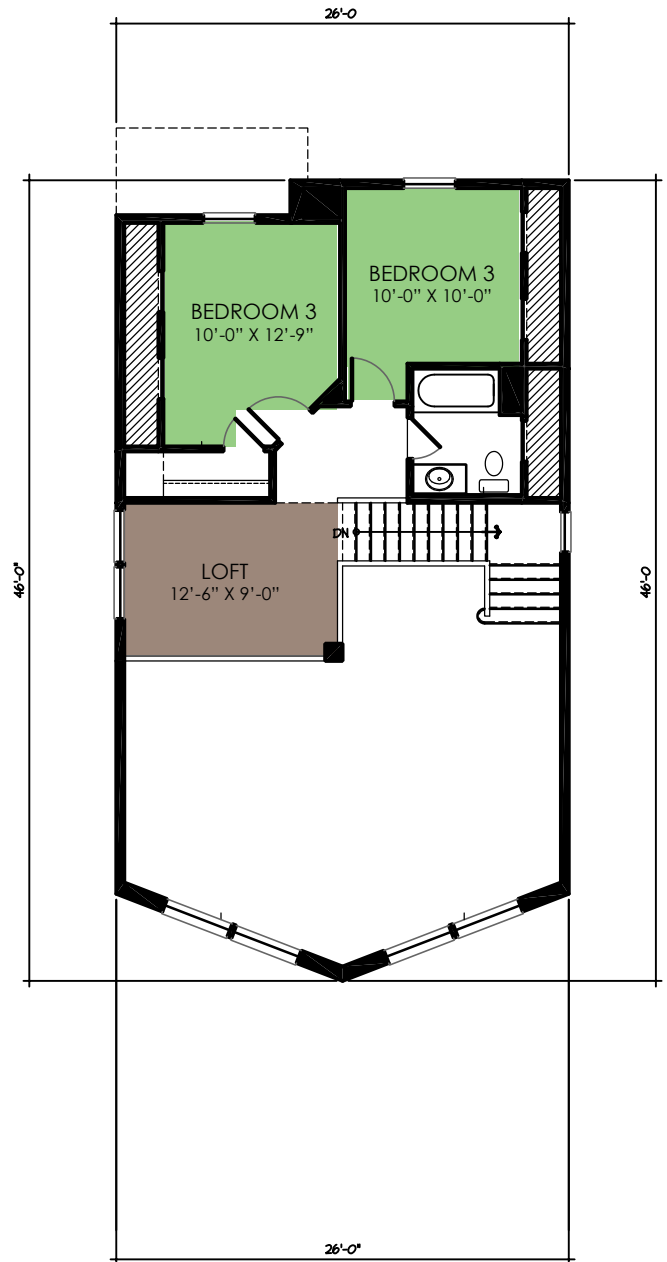

<p><b>Main:</b> 1092 Sq. Ft.</p> <p><b>Total:</b> 1714 Sq. Ft.</p>	gather	rest	organize	flex
--	--------	------	----------	------

By viewing, saving, printing or otherwise copying this plan/drawing, you acknowledge and recognize Wausau Homes, Inc.'s exclusive copyright herein and agree not to distribute, reproduce, modify, or otherwise use this plan/drawing for any commercial purpose (such as to construct a home or develop a similar plan yourself or through a builder not partnered with Wausau Home), or allow another person to do so, without the express written permission of Wausau Homes, Inc.

<p><b>Main:</b> 1092 Sq. Ft.</p> <p><b>Total:</b> 1714 Sq. Ft.</p>	gather	rest	organize	flex
--	--------	------	----------	------

Rustic Cedar

Shingle

Lake Cottage

Rustic Cedar

Shingle

Lake Cottage